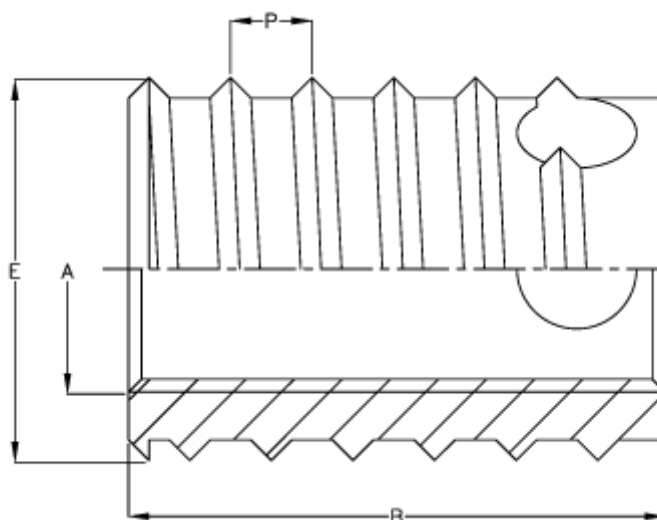

Article number: 12307000050500
Description: KLEE-coil 307 000 050.500
M5 Stainless 1.4305

Measures

Female thread A	= M5
Length B	= 7
Male thread E	= 8.0
Min hole depth blind hole	= 9
Thread pitch P	= 1.00
Type	= 307 000 050...